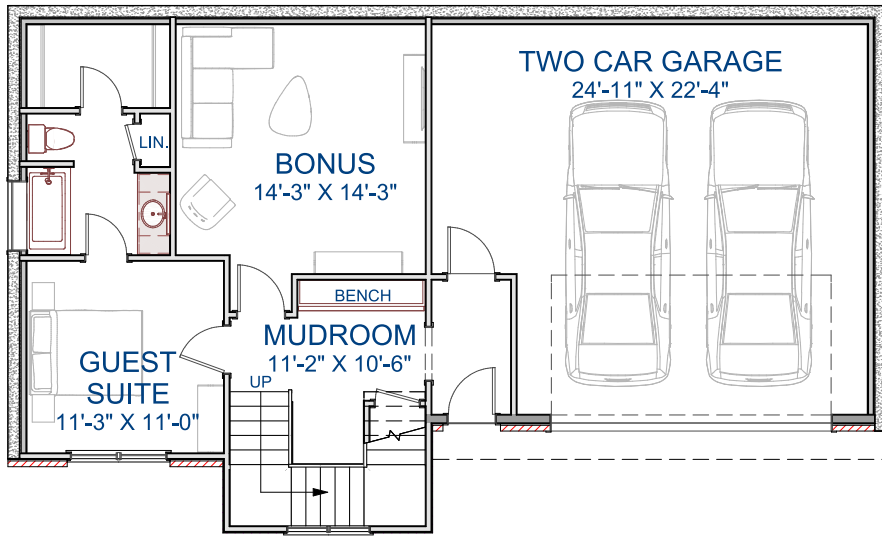

PHOENIX PLACE

Raleigh

091022

LOWER LEVEL

FIRST FLOOR

SECOND FLOOR

PHOENIXPLACE.HOMES | 919.674.5360

**4 BEDROOM | 3.5 BATH | 2932 SQ.FT.
 LOWER LEVEL BONUS ROOM
 FIRST FLOOR STUDY
 SECOND FLOOR TECH NICHE
 TWO-CAR GARAGE**

Floorplan drawings are for illustrative purposes only. Dimensions and floor plan subject to change without notice.