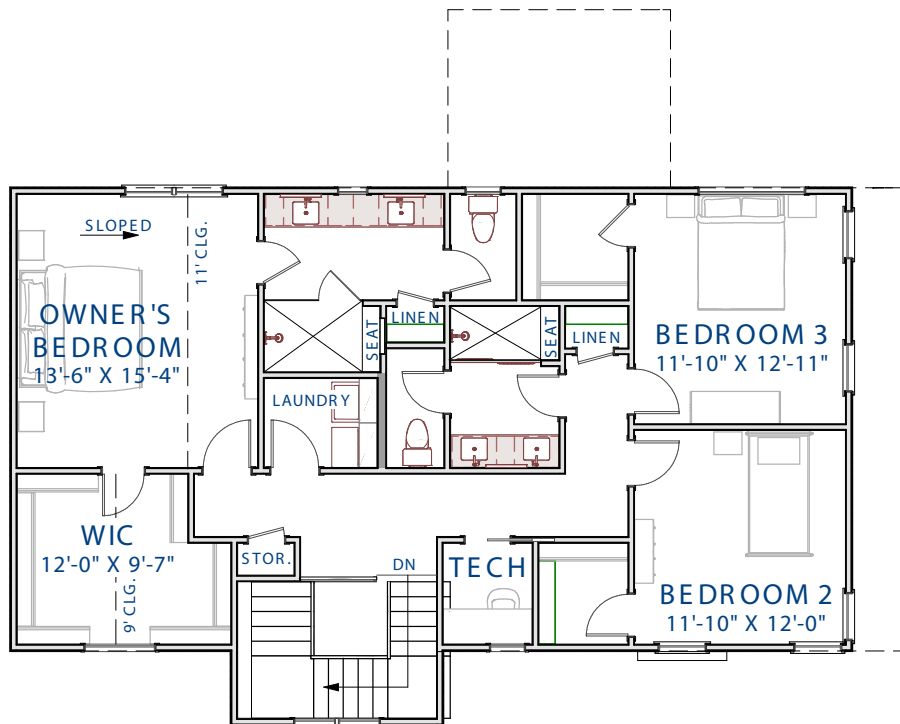

PHOENIX PLACE

Raleigh

091022

LOWER LEVEL

FIRST FLOOR

SECOND FLOOR

PHOENIXPLACE.HOMES | 919.674.5360

**4 BEDROOM | 3.5 BATH | 2932 SQ.FT.
 LOWER LEVEL BONUS ROOM
 FIRST FLOOR STUDY
 SECOND FLOOR TECH NICHE
 TWO-CAR GARAGE**

Floorplan drawings are for illustrative purposes only. Dimensions and floor plan subject to change without notice.