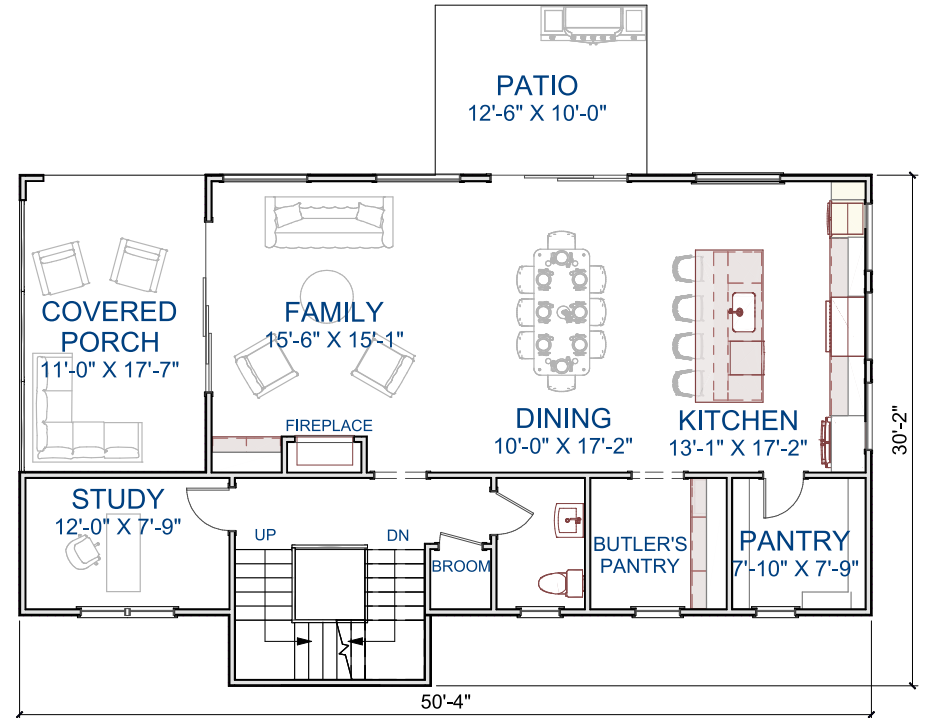

PHOENIX PLACE

Raleigh

091022

LOWER LEVEL

FIRST FLOOR

SECOND FLOOR

PHOENIXPLACE.HOMES | 919.674.5360

**4 BEDROOM | 3.5 BATH | 2932 SQ.FT.
 LOWER LEVEL BONUS ROOM
 FIRST FLOOR STUDY
 SECOND FLOOR TECH NICHE
 TWO-CAR GARAGE**

Floorplan drawings are for illustrative purposes only. Dimensions and floor plan subject to change without notice.